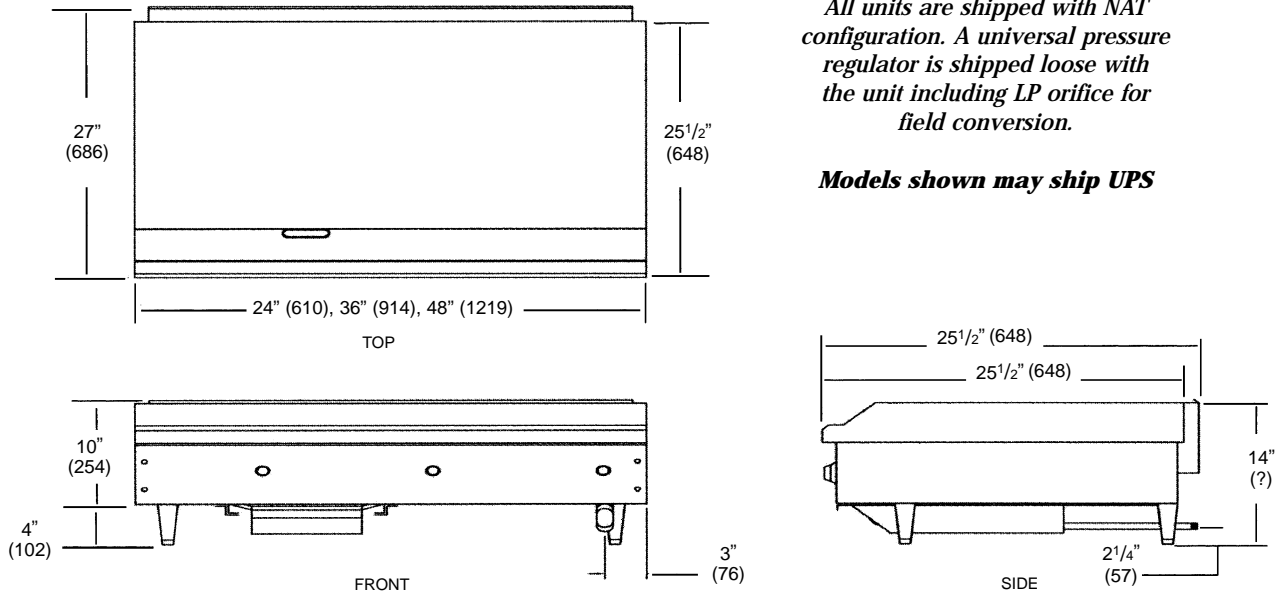

Countertop Gas Griddles

Thermostatic: TMDG2400T, TMDG2400TP, TMDG3600T, TMDG3600TP, TMDG4800T, TMDG4800TP

Manual: TMDG2400, TMDG2400P, TMDG3600, TMDG3600P, TMDG4800, TMDG4800P

All units are shipped with NAT configuration. A universal pressure regulator is shipped loose with the unit including LP orifice for field conversion.

Models shown may ship UPS

Thermostatic

Model Number	TMDG2400T	TMDG2400TP	TMDG3600T	TMDG3600TP	TMDG4800T	TMDG4800TP
Gas Type	Natural	LP	Natural	LP	Natural	LP
Cook Zone Size	24"	24"	36"	36"	48"	48"
BTU/hr	40,000	40,000	60,000	60,000	80,000	80,000
Weight	215 lbs.	215 lbs.	290 lbs.	290 lbs.	365 lbs.	365 lbs.
Dimensions	24" W x 14" H x 27-1/4" L	24" W x 14" H x 27-1/4" L	36" W x 14" H x 27-1/4" L	36" W x 14" H x 27-1/4" L	48" W x 14" H x 27-1/4" L	48" W x 14" H x 27-1/4" L

Manual

Model Number	TMDG2400	TMDG2400P	TMDG3600	TMDG3600P	TMDG4800	TMDG4800P
Gas Type	Natural	LP	Natural	LP	Natural	LP
Cook Zone Size	24"	24"	36"	36"	48"	48"
BTU/hr	40,000	40,000	60,000	60,000	80,000	80,000
Weight	215 lbs.	215 lbs.	290 lbs.	290 lbs.	365 lbs.	365 lbs.
Dimensions	24" W x 14" H x 27-1/2" L	24" W x 14" H x 27-1/2" L	36" W x 14" H x 27-1/2" L	36" W x 14" H x 27-1/2" L	48" W x 14" H x 27-1/2" L	48" W x 14" H x 27-1/2" L

INTENDED FOR COMMERCIAL USE ONLY. NOT FOR HOUSEHOLD USE.

Toastrmaster, in line with its policy to continually improve its product, reserves the right to change materials or specifications without notice. Such revisions do not entitle the buyer to corresponding changes, improvements, additions, or replacements for previously purchased equipment.